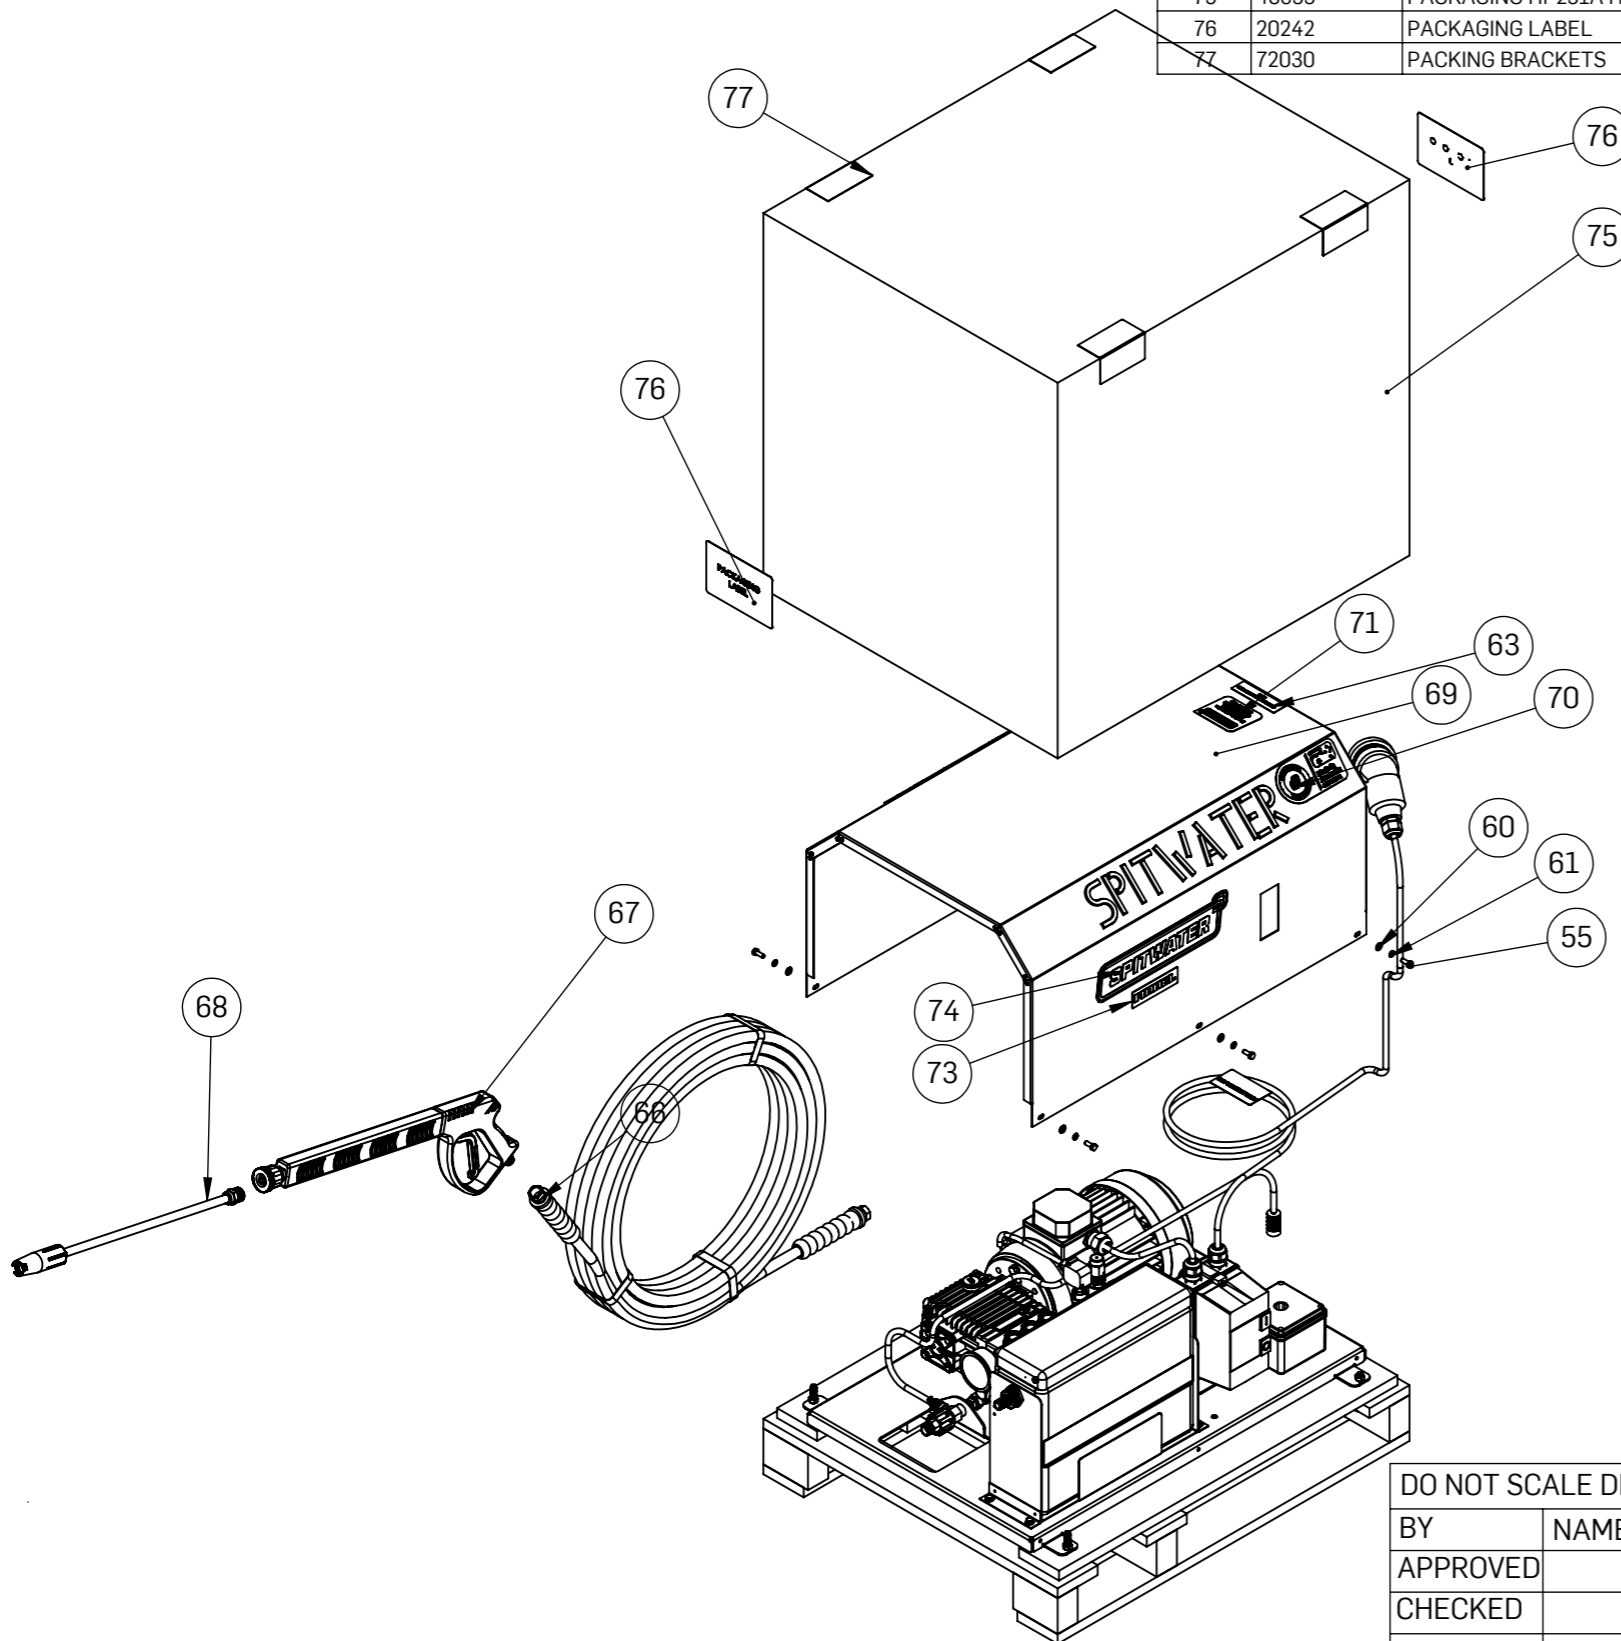

ITEM NO.	PART NUMBER	DESCRIPTION	QTY.
1	48656	PALLET HP251/A-201SAE-HP201DEH	1
2	49151	WALL MOUNT BASE COMPLETE	1
3	48309	MOTOR 4.0kW 4POLE-MEC100-H/SHAFT24mm	1
4	48244	FLANGE SOGA 2.2-4.0kW 4P (44 INTER)	1
5	IPP85	W 154 DX MALE SHAFT	1
6	70050-I	FULL NUT M10 x 1.5 - 6	4
7	70050-F	FULL NUT M8 x 1.25 - 6	4
8	70106-P	SCREW HEX HEAD M8 x 1.25 x 25 - 4.6	4
9	70106-Z	SCREW HEX HEAD M8 x 1.25 x 55 - 4.6	4
10	70108-S	SCREW HEX HEAD M10 x 1.50 x 30 - 4.8	4
11	70120-I	SOCKET CAP SCREW M6 x 1.00 x 16 - 12.9	6
12	70200-H	FLAT WASHER 8.50 x 17x 1.40	8
13	70200-I	FLAT WASHER 10.50 x 21x 1.50	8
14	70220-F	SPRING LOCK WASHER M8	4
15	70220-H	SPRING LOCK WASHER M10	4
16	48766	NIPPLE 3/8" M BSPT - 1/4" F BSPP	1
17	47105-B	GAUGE BACK/A 63mm 250bar 1/4" M BSPP 60° S	1
18	47026	SWIVEL 3/8" M BSPP - 3/8" F BSPP 60° CONE	1
19	48752-B	NIPPLE 3/8" F BSPT - 3/8M BSPP 60° SEAT	1
20	PA60070040	VB7 UNLOAD. 3/8M BSP. BYP:3/8F	1
21	I98204100	PLUG G1/4X9	1
22	44007	ELBOW 3/8" M BSPT - 1/2" HOSEBARB 10bar	3
23	44008	ELBOW 1/2" M BSPT - 1/2" HOSEBARB 10bar	1
24	PA29008050	PRESSURE SWITCH 45BAR - 250BAR 90C,G 1/4" M BSP	1
25	48033-J	BREAK TANK	1
26	49155	BREAK TANK HOLDER	1
27	PA29016020	RGO FLOAT VALVE 10bar 60° C 29l/m @ 2bar	1
28	48875	SPLASH PROTECTION,85.000 WIDE	1
29	70200-Z	WASHER ALUMINIUM 3/4"	1
30	70559	TAIL PIECE COMPLETE 3/4" F BSPP - SNAP ON	1
31	48784	SUCTION FILTER 3/8" F BSPP	1
32	70558	NUT 3/8" BSPP	1
33	48752	NIPPLE 3/8" M BSPT - 3/8M BSPP 60° SEAT	1
34	PA21018021	ADJUSTABLE VENTURI INJECTOR 2.1 mm.	1
35	48733-C	HOSE AQUAGEN 1/2" 360mm	1
36	48920	HOSE AQUAGEN 1/2" 250mm	1
37	48707-F	HP HOSE 0.35m 3/8" FBSPP-3/8" FBSPP 210bar	1
38	48955	DOL STARTER MSI-11D 400V 50Hz 8-11A	1
39	48417-E	NYLON CABLE GLAND BLACK 16mm	3
40	48417-G	NYLON CABLE GLAND BLACK 20mm	2
41	48896-A	GEWISS ENCLOSURE 100 x 100 x 80mm IP56	1
42	48896-A02	TIMER BRACKET	1
43	48416	TIMER 230V 50Hz 0-6 min W/BASE	1
44	70411-0080A	HO5V-K 1 x 0.75mm² BLUE COMPLETE	2
45	70411-0200A	HO5V-K 1 x 0.75mm² BLUE COMPLETE	2
46	70534	SINGLE CONNECTOR 2.5 mm²	2
47	70361-C01	PVC CABLE 4X1.5- MM.760 LONG-5 CONNECT	1
48	70508-0500A	HO5VV-F 5G x 0.75mm² PVC BLACK CABLE COMPLETE	1
49	70468	4P 10A INDUSTRIAL 3 PHASE PLUG TOP-WITH GLAND	1
50	46239	SPRING HOSE CLAMP 9.3/9.9	1
51	PA26025050	AR1 B M22 3PCS SCREW-TYPE CPL.-3/8M BSP	1
52	44539-A	DETERGENT HOSE 1800mm	1
53	46241	2 STEP PLASTIC DET FILTER 1/4" HOSE BARB	1
54	70050-B	FULL NUT M4 x 0.7 - 6	1
55	70104-I	SCREW HEX HEAD M6 x 1.00 x 16 - 4.8	11
56	70142-I	POZI PAN HEAD M5 x 0.8 x 16	2
57	70196	HEX HEAD SELF-DRILL SCREW COLLAR 4.8x16	2
58	70141-I	POZI PAN HEAD M4 x 0.7 x 16	1
59	70154-D	SELF TAPPING PAN HEAD 4.2x9.5 Z/P	2
60	70200-E	FLAT WASHER 6.50 x 13 x 1.20	11

DO NOT SCALE DRAWING		
BY	NAME	DATE
APPROVED		
CHECKED		
DRAWN	Harry	4/10/2022

OTTICO EQUIPMENT
SPITWATER AUSTRALIA PTY LTD T/A/S OTTICO EQUIPMENT
953 METRY STREET, ALBURY, NSW 2640, AUS
02 60257255, enquiries@spitwater.com
www.spitwater.com.au

DESCRIPTION: HP14150E GT 14L/M 150BAR 3PH 400V 50Hz	PART NO: SCW69-G
MATERIAL:	Rev: A
FINISH:	QTY:
WEIGHT: G	SHEET 4 OF 4