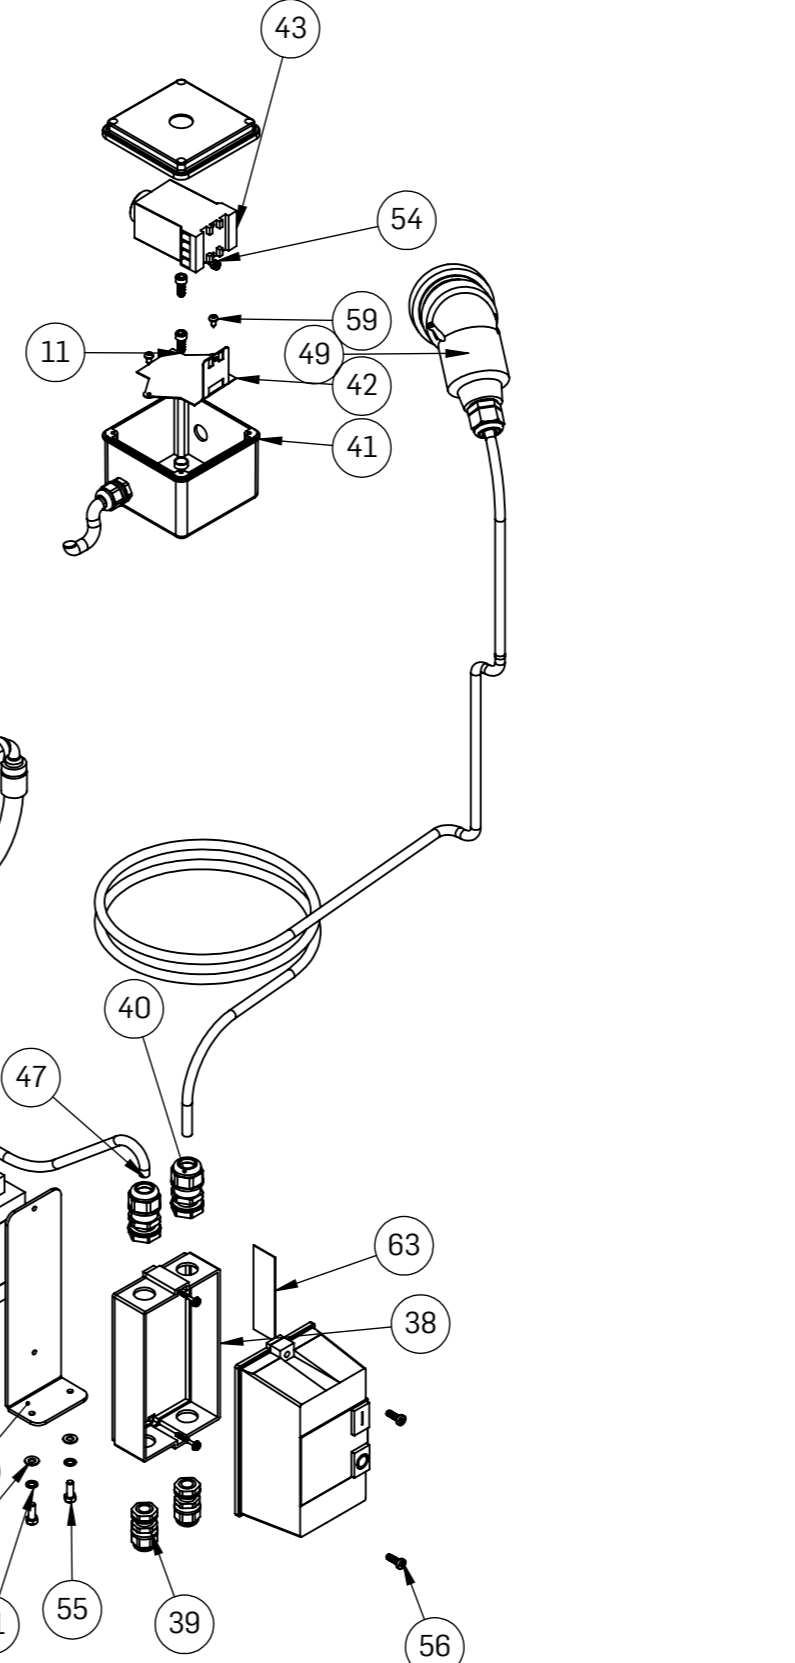

DESCRIPTION:	HP14150E GT 14L/M 150BAR 3PH 400V 50Hz	PART NO:	SCW69-G
MATERIAL:		Rev:	A
FINISH:		QTY:	
WEIGHT: G		SHEET 1 OF 4	

ITEM NO.	PART NUMBER	DESCRIPTION	QTY.
1	48656	PALLET HP251/A-201SAE-HP201DEH	1
2	49151	WALL MOUNT BASE COMPLETE	1
3	48309	MOTOR 4.0kW 4POLE-MEC100-H/SHAFT24mm	1
4	48244	FLANGE SOGA 2.2-4.0kW 4P (44 INTER)	1
5	IPP85	W 154 DX MALE SHAFT	1
6	70050-I	FULL NUT M10 x 1.5 - 6	4
7	70050-F	FULL NUT M8 x 1.25 - 6	4
8	70106-P	SCREW HEX HEAD M8 x 1.25 x 25 - 4.6	4
9	70106-Z	SCREW HEX HEAD M8 x 1.25 x 55 - 4.6	4
10	70108-S	SCREW HEX HEAD M10 x 1.50 x 30 - 4.8	4
11	70120-I	SOCKET CAP SCREW M6 x 1.00 x 16 - 12.9	4
12	70200-H	FLAT WASHER 8.50 x 17x 1.40	8
13	70200-I	FLAT WASHER 10.50 x 21x 1.50	8
14	70220-F	SPRING LOCK WASHER M8	4
15	70220-H	SPRING LOCK WASHER M10	4
16	48766	NIPPLE 3/8"M BSPT - 1/4"F BSPP	1
17	47105-B	GAUGE BACK/A 63mm 250bar 1/4"M BSPP 60°S	1
18	47026	SWIVEL 3/8"M BSPP - 3/8"F BSPP 60° CONE	1
19	48752-B	NIPPLE 3/8"F BSPT - 3/8M BSPP 60° SEAT	1
20	PA60070040	VB7 UNLOAD. 3/8M BSP. BYP:3/8F	1
21	I98204100	PLUG G1/4X9	1
22	44007	ELBOW 3/8"M BSPT - 1/2" HOSEBARB 10bar	1
23	44008	ELBOW 1/2"M BSPT - 1/2" HOSEBARB 10bar	1
24	PA29008050	PRESSURE SWITCH 45BAR - 250BAR 90C,G 1/4"M BSP	1

DESCRIPTION: HP14150E GT 14L/M 150BAR 3PH 400V 50Hz	PART NO: SCW69-G
MATERIAL:	Rev: A
FINISH:	QTY:
WEIGHT: G	SHEET 2 OF 4

DETAIL B
SCALE 1:5

ITEM NO.	PART NUMBER	DESCRIPTION	QTY.
59	70154-D	SELF TAPPING PAN HEAD 4.2x9.5 Z/P	2
60	70200-E	FLAT WASHER 6.50 x 13 x 1.20	6
61	70210-D	INTERNAL TOOTH LOCK WASHER M 6	6
62	70597-D	EAR CLAMP 304SS21-18.5mm 7mm WIDE	4
63	20222	CAUTION DISCONNECT POWER LABEL	1
64	70507	CABLE PVC 4 X 1.5 - MT.5 LONG-EXP	1
65	49153	SWITCH SUPPORT	1