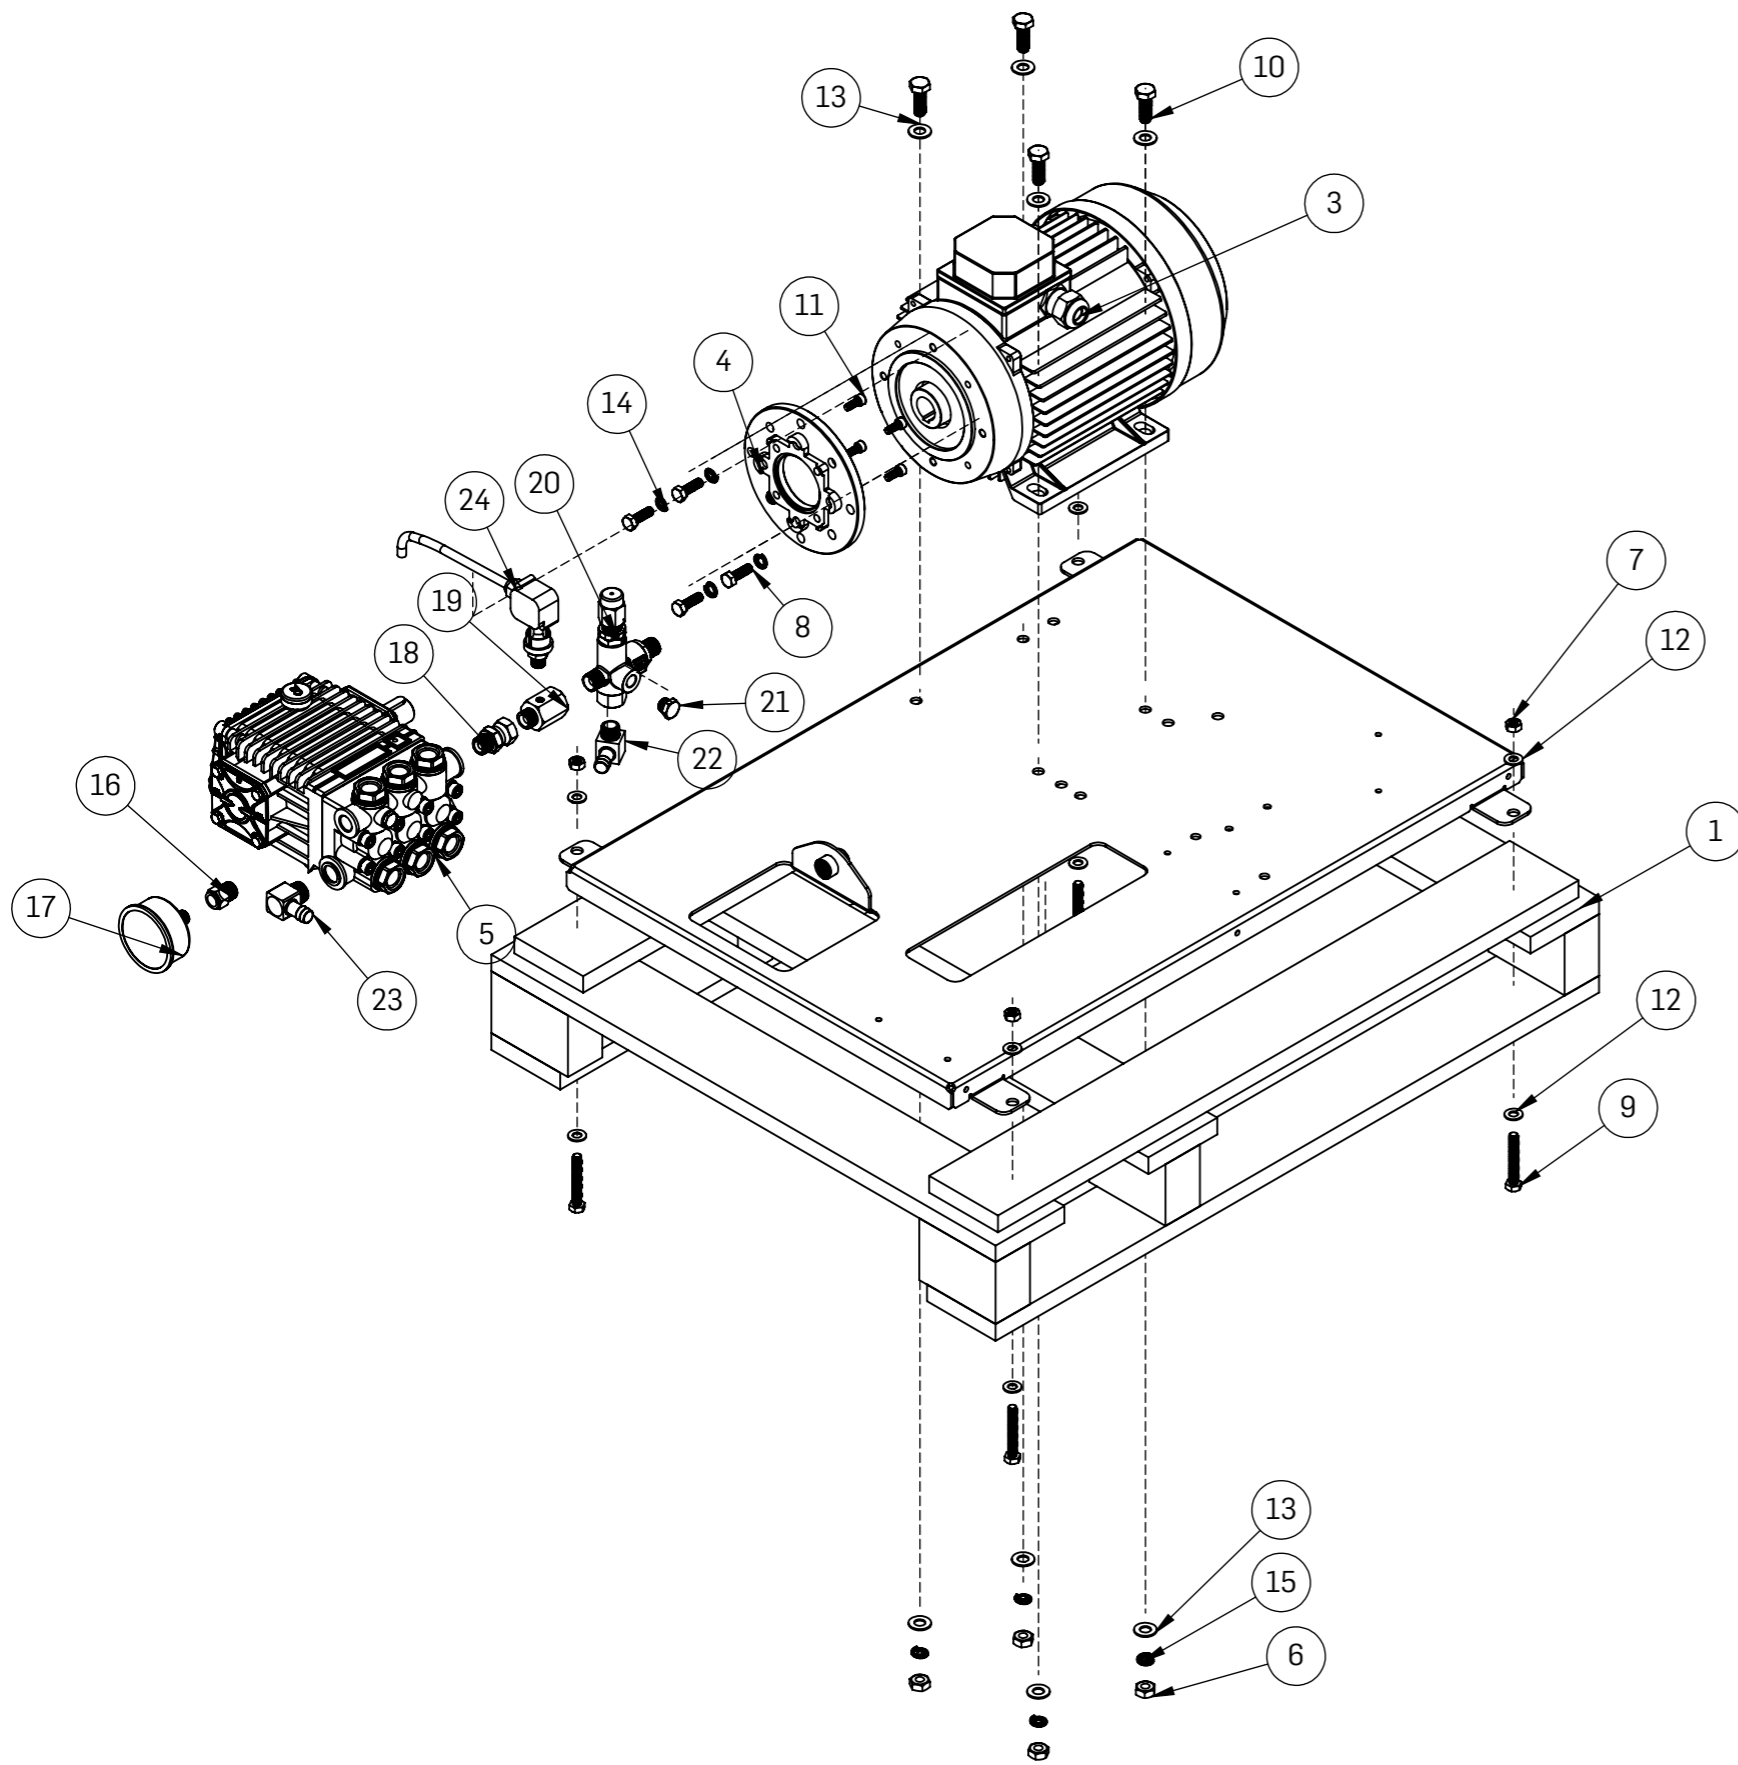

ITEM NO.	PART NUMBER	DESCRIPTION	QTY.
1	48656	PALLET HP251/A-201SAE-HP201DEH	1
2	49151	WALL MOUNT BASE COMPLETE	1
3	48309	MOTOR 4.0kW 4POLE-MEC100-H/SHAFT24mm	1
4	48244	FLANGE SOGA 2.2-4.0kW 4P (44 INTER)	1
5	IPP85	W 154 DX MALE SHAFT	1
6	70050-I	FULL NUT M10 x 1.5 - 6	4
7	70050-F	FULL NUT M8 x 1.25 - 6	4
8	70106-P	SCREW HEX HEAD M8 x 1.25 x 25 - 4.6	4
9	70106-Z	SCREW HEX HEAD M8 x 1.25 x 55 - 4.6	4
10	70108-S	SCREW HEX HEAD M10 x 1.50 x 30 - 4.8	4
11	70120-I	SOCKET CAP SCREW M6 x 1.00 x 16 - 12.9	4
12	70200-H	FLAT WASHER 8.50 x 17x 1.40	8
13	70200-I	FLAT WASHER 10.50 x 21x 1.50	8
14	70220-F	SPRING LOCK WASHER M8	4
15	70220-H	SPRING LOCK WASHER M10	4
16	48766	NIPPLE 3/8"M BSPT - 1/4"F BSPP	1
17	47105-B	GAUGE BACK/A 63mm 250bar 1/4"M BSPP 60°S	1
18	47026	SWIVEL 3/8"M BSPP - 3/8"F BSPP 60° CONE	1
19	48752-B	NIPPLE 3/8"F BSPT - 3/8M BSPP 60° SEAT	1
20	PA60070040	VB7 UNLOAD. 3/8M BSP. BYP:3/8F	1
21	I98204100	PLUG G1/4X9	1
22	44007	ELBOW 3/8"M BSPT - 1/2" HOSEBARB 10bar	1
23	44008	ELBOW 1/2"M BSPT - 1/2" HOSEBARB 10bar	1
24	PA29008050	PRESSURE SWITCH 45BAR - 250BAR 90C,G 1/4"M BSP	1

DO NOT SCALE DRAWING		
BY	NAME	DATE
APPROVED		
CHECKED		
DRAWN	Harry	4/10/2022

OTTICO EQUIPMENT
SPITWATER AUSTRALIA PTY LTD T/A/S OTTICO EQUIPMENT
953 METRY STREET, ALBURY, NSW 2640, AUS
02 60257255, enquiries@spitwater.com
www.spitwater.com.au

DESCRIPTION: HP14150E GT 14L/M 150BAR 3PH 400V 50Hz	PART NO: SCW69-G
MATERIAL:	Rev: A
FINISH:	QTY:
WEIGHT: G	SHEET 2 OF 4