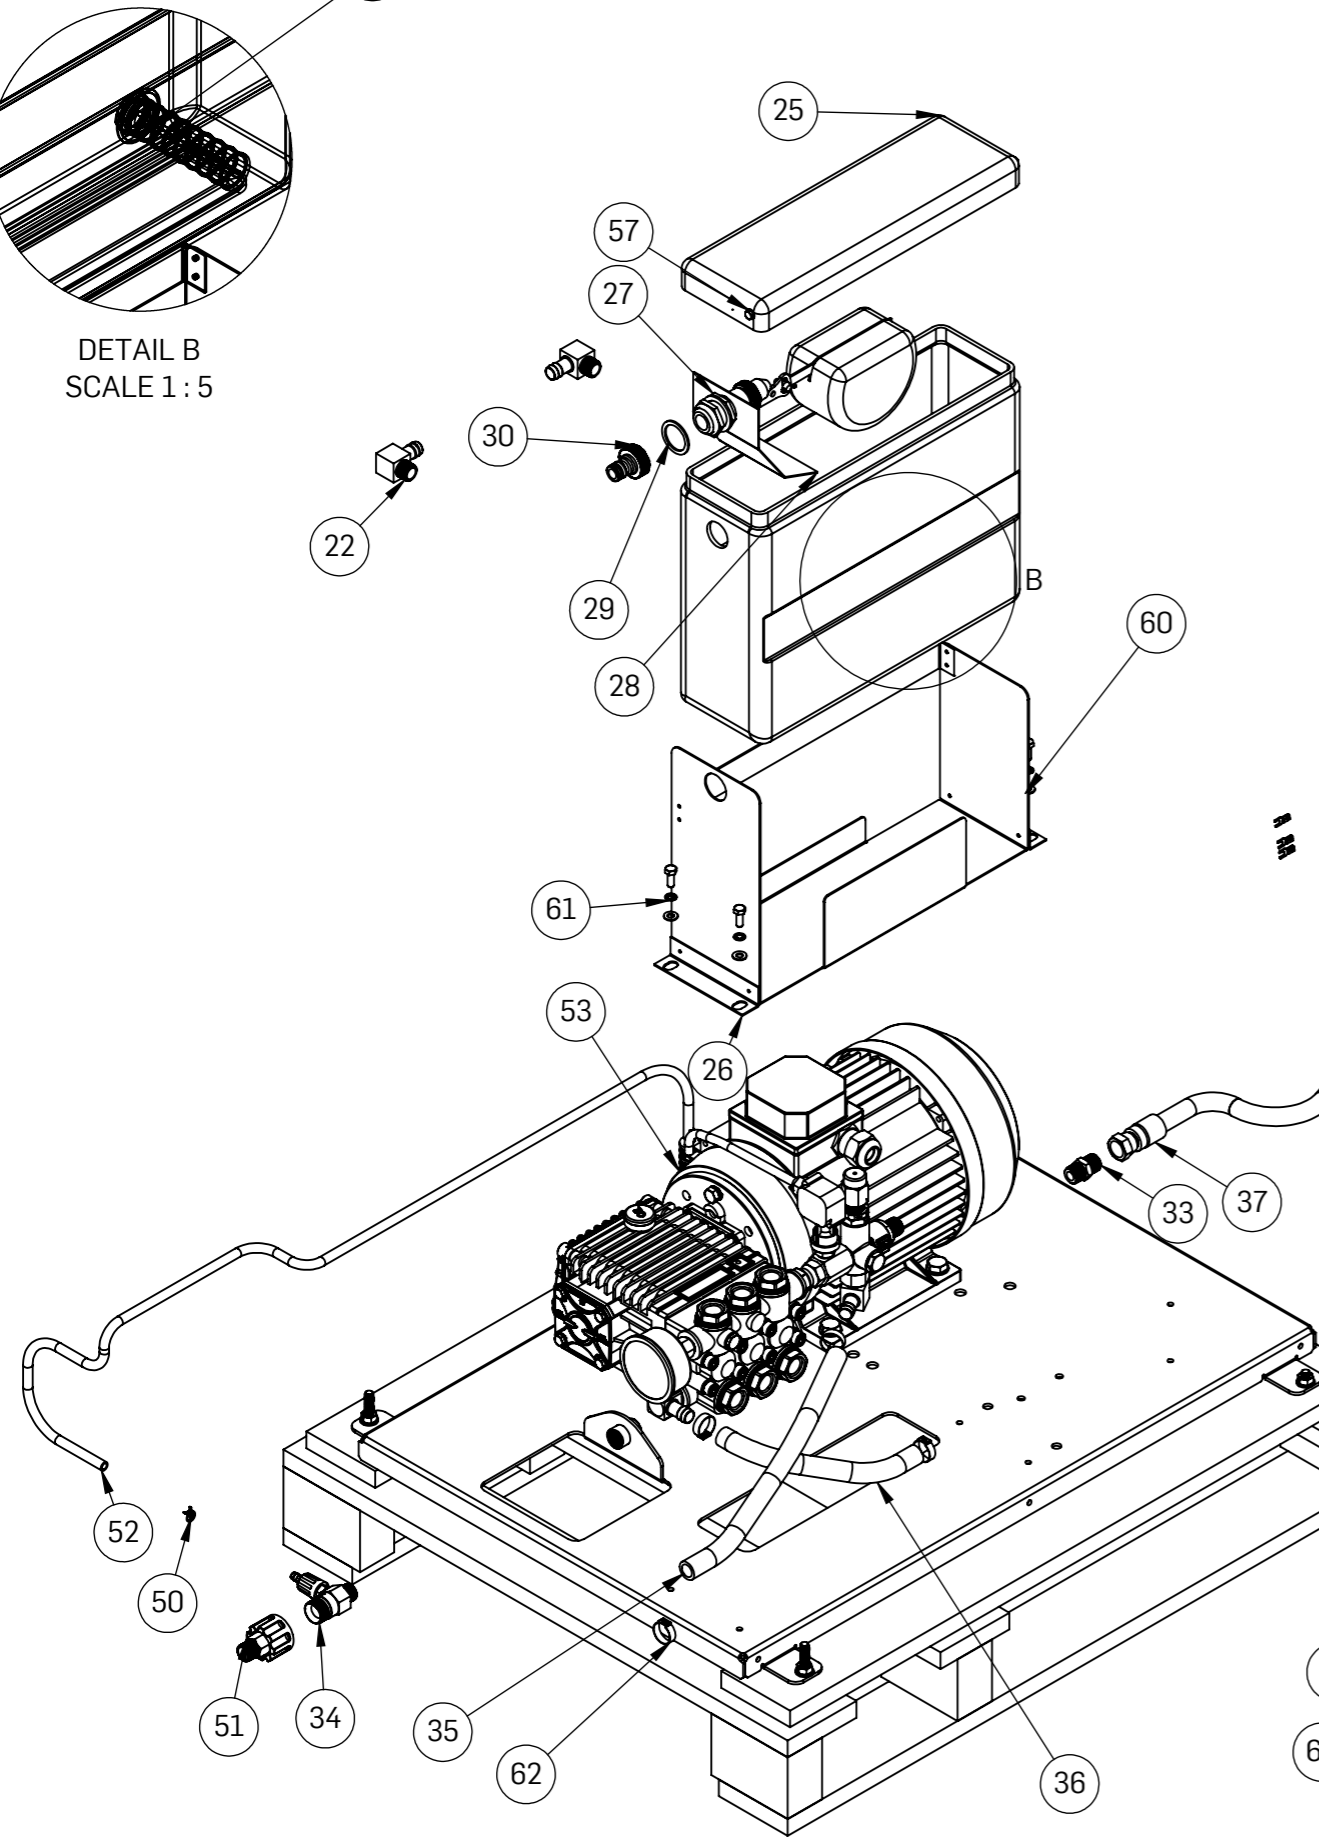

DESCRIPTION:	HP14150E GT 14L/M 150BAR 3PH 400V 50Hz	PART NO:	SCW69-G
MATERIAL:		Rev:	A
FINISH:		QTY:	
WEIGHT: G		SHEET 1 OF 4	

ITEM NO.	PART NUMBER	DESCRIPTION	QTY.
1	48656	PALLET HP251/A-201SAE-HP201DEH	1
2	49151	WALL MOUNT BASE COMPLETE	1
3	48309	MOTOR 4.0kW 4POLE-MEC100-H/SHAFT24mm	1
4	48244	FLANGE SOGA 2.2-4.0kW 4P (44 INTER)	1
5	IPP85	W 154 DX MALE SHAFT	1
6	70050-I	FULL NUT M10 x 1.5 - 6	4
7	70050-F	FULL NUT M8 x 1.25 - 6	4
8	70106-P	SCREW HEX HEAD M8 x 1.25 x 25 - 4.6	4
9	70106-Z	SCREW HEX HEAD M8 x 1.25 x 55 - 4.6	4
10	70108-S	SCREW HEX HEAD M10 x 1.50 x 30 - 4.8	4
11	70120-I	SOCKET CAP SCREW M6 x 1.00 x 16 - 12.9	4
12	70200-H	FLAT WASHER 8.50 x 17x 1.40	8
13	70200-I	FLAT WASHER 10.50 x 21x 1.50	8
14	70220-F	SPRING LOCK WASHER M8	4
15	70220-H	SPRING LOCK WASHER M10	4
16	48766	NIPPLE 3/8"M BSPT - 1/4"F BSPP	1
17	47105-B	GAUGE BACK/A 63mm 250bar 1/4"M BSPP 60°S	1
18	47026	SWIVEL 3/8"M BSPP - 3/8"F BSPP 60° CONE	1
19	48752-B	NIPPLE 3/8"F BSPT - 3/8M BSPP 60° SEAT	1
20	PA60070040	VB7 UNLOAD. 3/8M BSP. BYP:3/8F	1
21	I98204100	PLUG G1/4X9	1
22	44007	ELBOW 3/8"M BSPT - 1/2" HOSEBARB 10bar	1
23	44008	ELBOW 1/2"M BSPT - 1/2" HOSEBARB 10bar	1
24	PA29008050	PRESSURE SWITCH 45BAR - 250BAR 90C,G 1/4"M BSP	1

DESCRIPTION: HP14150E GT 14L/M 150BAR 3PH 400V 50Hz	PART NO: SCW69-G
MATERIAL:	Rev: A
FINISH:	QTY:
WEIGHT: G	SHEET 2 OF 4

DETAIL B
SCALE 1:5

ITEM NO.	PART NUMBER	DESCRIPTION	QTY.
59	70154-D	SELF TAPPING PAN HEAD 4.2x9.5 Z/P	2
60	70200-E	FLAT WASHER 6.50 x 13 x 1.20	6
61	70210-D	INTERNAL TOOTH LOCK WASHER M 6	6
62	70597-D	EAR CLAMP 304SS21-18.5mm 7mm WIDE	4
63	20222	CAUTION DISCONNECT POWER LABEL	1
64	70507	CABLE PVC 4 X 1.5 - MT.5 LONG-EXP	1
65	49153	SWITCH SUPPORT	1