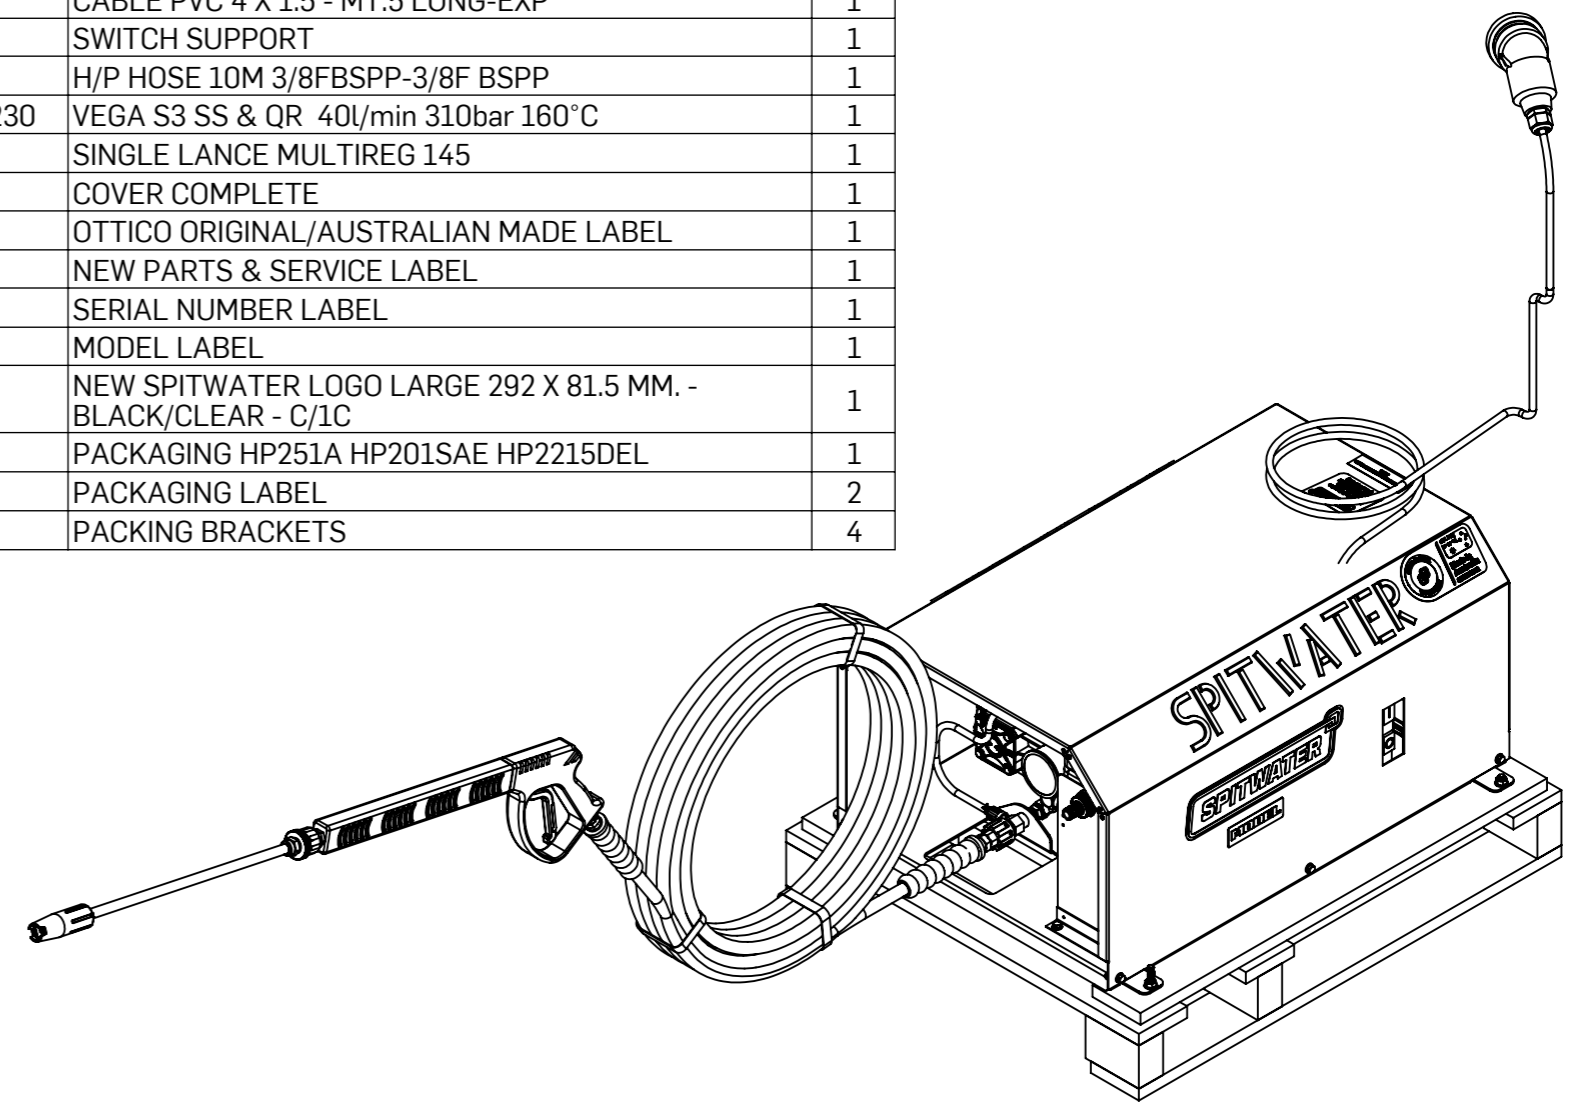

ITEM NO.	PART NUMBER	DESCRIPTION	QTY.
48	70508-0500A	HO5VV-F 5G x 0.75mm² PVC BLACK CABLE COMPLETE	1
49	70468	4P 10A INDUSTRIAL 3 PHASE PLUG TOP-WITH GLAND	1
50	46239	SPRING HOSE CLAMP 9.3/9.9	1
51	PA26025050	AR1 B M22 3PCS SCREW-TYPE CPL.-3/8M BSP	1
52	44539-A	DETERGENT HOSE 1800mm	1
53	46241	2 STEP PLASTIC DET FILTER 1/4" HOSE BARB	1
54	70050-B	FULL NUT M4 x 0.7 - 6	1
55	70104-I	SCREW HEX HEAD M6 x 1.00 x 16 -4.8	11
56	70142-I	POZI PAN HEAD M5 x 0.8 x 16	2
57	70196	HEX HEAD SELF-DRILL SCREW COLLAR 4.8x16	2
58	70141-I	POZI PAN HEAD M4 x 0.7 x 16	1
59	70154-D	SELF TAPPING PAN HEAD 4.2x9.5 Z/P	2
60	70200-E	FLAT WASHER 6.50 x 13 x 1.20	11
61	70210-D	INTERNAL TOOTH LOCK WASHER M 6	11
62	70597-D	EAR CLAMP 304SS21-18.5mm 7mm WIDE	4
63	20222	CAUTION DISCONNECT POWER LABEL	2
64	70507	CABLE PVC 4 X 1.5 - MT.5 LONG-EXP	1
65	49153	SWITCH SUPPORT	1
66	44330	H/P HOSE 10M 3/8FBSPP-3/8F BSPP	1
67	PA30209230	VEGA S3 SS & QR 40l/min 310bar 160°C	1
68	SWA002	SINGLE LANCE MULTIREG 145	1
69	49152	COVER COMPLETE	1
70	20200	OTTICO ORIGINAL/AUSTRALIAN MADE LABEL	1
71	20205	NEW PARTS & SERVICE LABEL	1
72	20240	SERIAL NUMBER LABEL	1
73	20241	MODEL LABEL	1
74	20252	NEW SPITWATER LOGO LARGE 292 X 81.5 MM. - BLACK/CLEAR - C/1C	1
75	48655	PACKAGING HP251A HP201SAE HP2215DEL	1
76	20242	PACKAGING LABEL	2
77	72030	PACKING BRACKETS	4

A	Approved release	16/04/2021
REV.	Serial No:	DESCRIPTION
		DATE
		APPROVED

Revision Table

DO NOT SCALE DRAWING		
BY	NAME	DATE
APPROVED		
CHECKED		
DRAWN	Harry	4/10/2022

OTTICO EQUIPMENT
SPITWATER AUSTRALIA PTY LTD T/A/S OTTICO EQUIPMENT
953 METRY STREET, ALBURY, NSW 2640, AUS
02 60257255, enquiries@spitwater.com
www.spitwater.com.au

DESCRIPTION:	HP14150E GT 14L/M 150BAR 3PH 400V 50Hz	PART NO:	SCW69-G
MATERIAL:		Rev:	A
FINISH:		QTY:	
WEIGHT: G		SHEET 1 OF 4